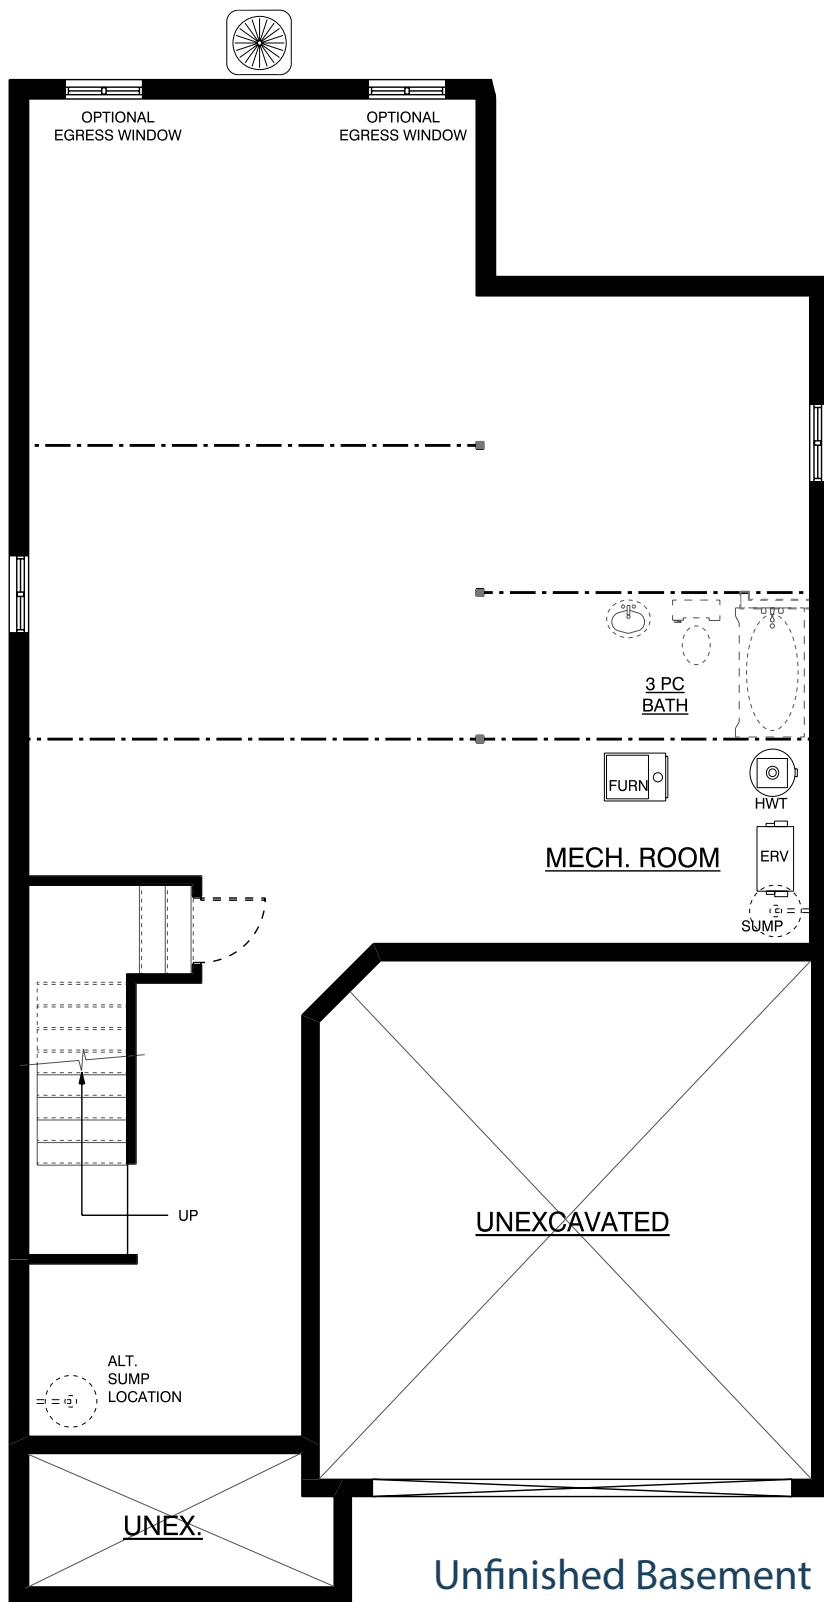

the **Belmont**
2495 sqft

For 42 ft Home Sites

Standard Stone Elevation

the Belmont
2495 sqft

For 42 ft Home Sites

the Belmont
2495 sqft

For 42 ft Home Sites

Unfinished Basement with Optional
Seperate Entry

the Belmont
2495 sqft

For 42 ft Home Sites

Standard Main Floor

the Belmont
2495 sqft

For 42 ft Home Sites

Main Floor with Optional Seperate
Basement Entry

the Belmont

2495 sqft

For 42 ft Home Sites