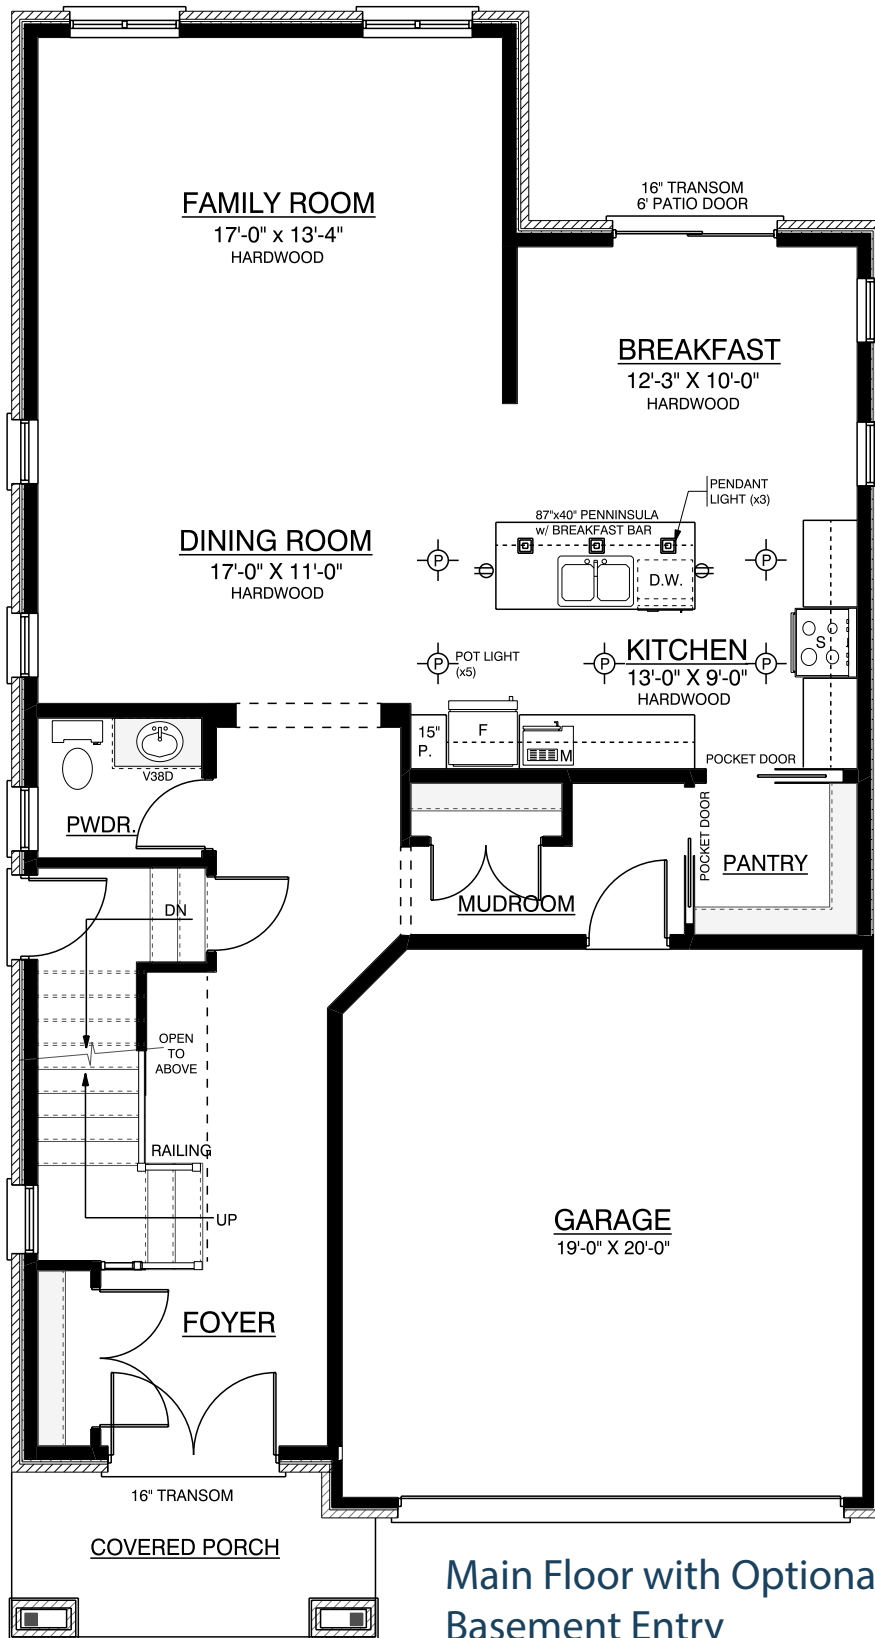

the **Belmont**
2495 sqft

For 42 ft Home Sites

Standard Stone Elevation

the Belmont
2495 sqft

For 42 ft Home Sites

the Belmont
2495 sqft

For 42 ft Home Sites

Unfinished Basement with Optional
Seperate Entry

the Belmont
2495 sqft

For 42 ft Home Sites

Standard Main Floor

the Belmont
2495 sqft

For 42 ft Home Sites

Main Floor with Optional Seperate
Basement Entry

the Belmont

2495 sqft

For 42 ft Home Sites