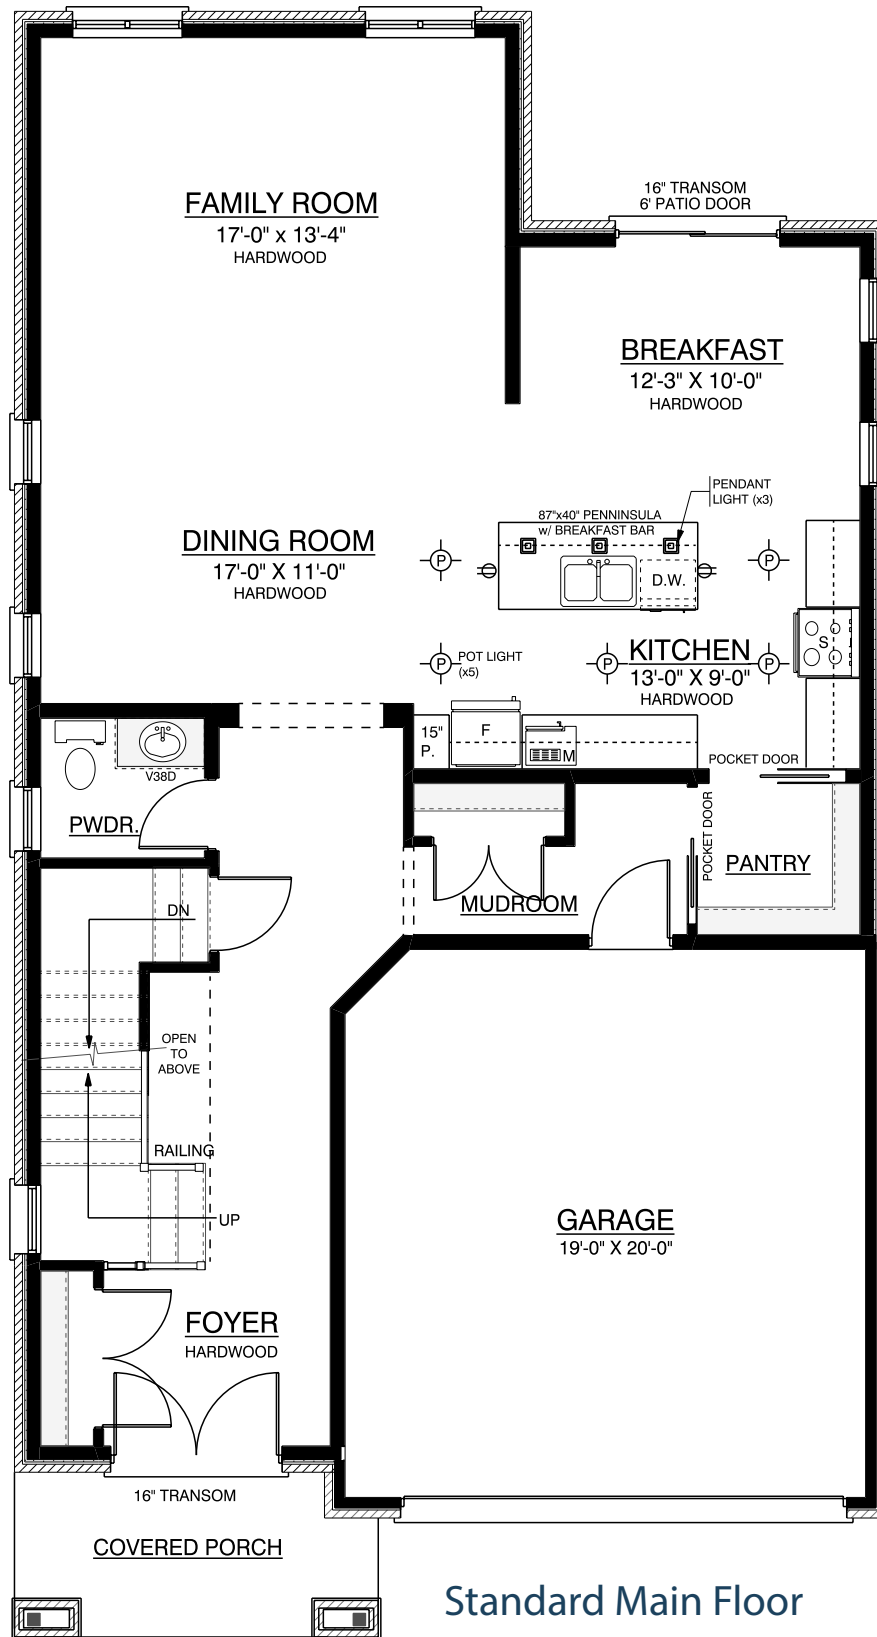

the **Belmont**
2495 sqft

For 42 ft Home Sites

Standard Stone Elevation

the Belmont
2495 sqft

For 42 ft Home Sites

the Belmont
2495 sqft

For 42 ft Home Sites

Unfinished Basement with Optional
Seperate Entry

the Belmont
2495 sqft

For 42 ft Home Sites

Standard Main Floor

the Belmont
2495 sqft

For 42 ft Home Sites

Main Floor with Optional Seperate
Basement Entry

the Belmont

2495 sqft

For 42 ft Home Sites