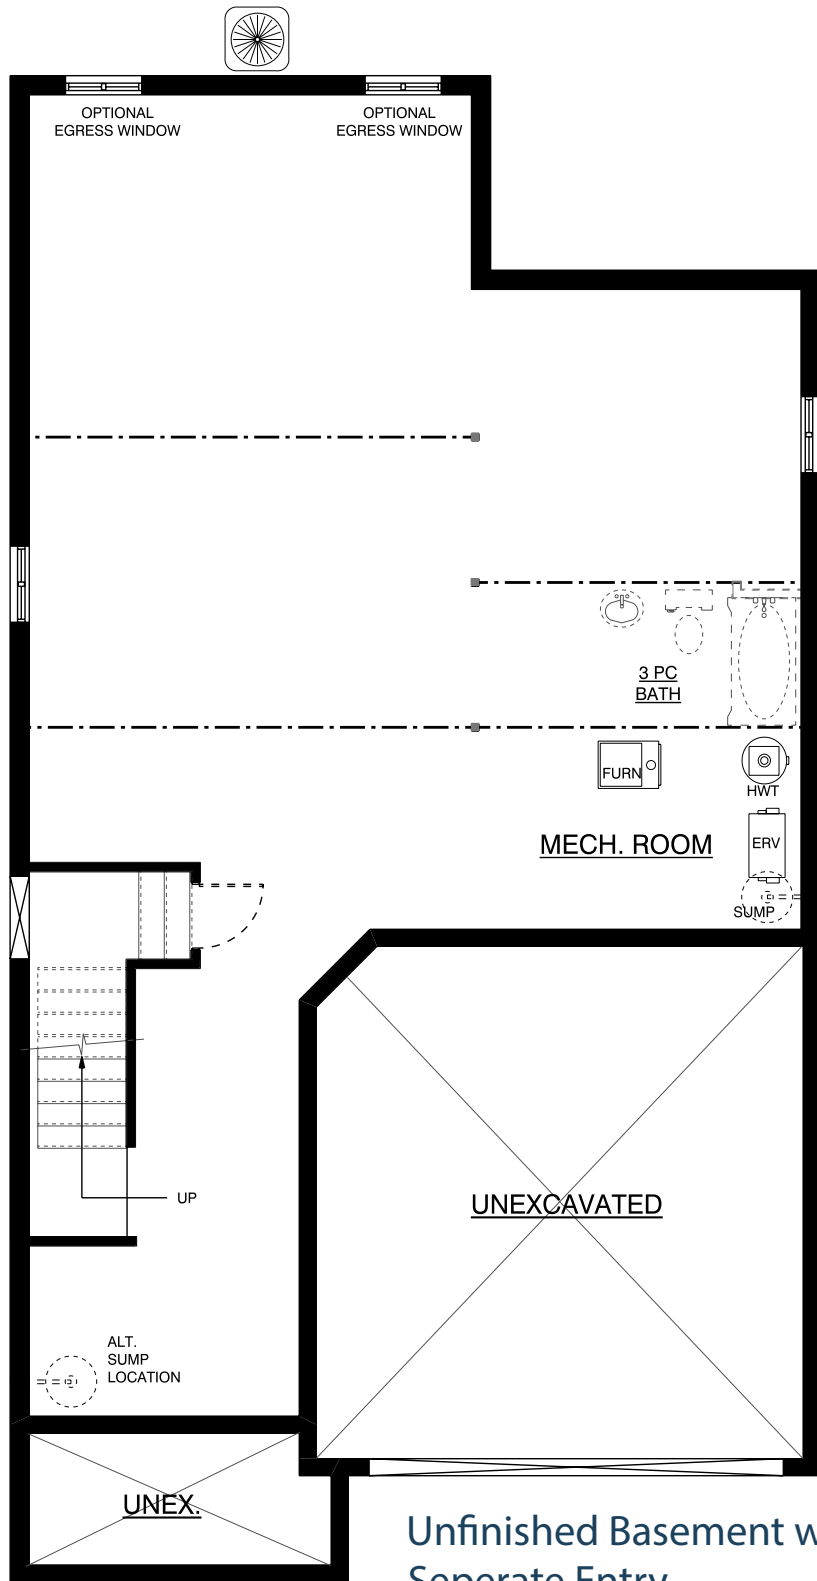

the **Belmont**
2495 sqft

For 42 ft Home Sites

Standard Stone Elevation

the Belmont
2495 sqft

For 42 ft Home Sites

the Belmont
2495 sqft

For 42 ft Home Sites

Unfinished Basement with Optional
Seperate Entry

the Belmont
2495 sqft

For 42 ft Home Sites

Standard Main Floor

the Belmont
2495 sqft

For 42 ft Home Sites

Main Floor with Optional Seperate
Basement Entry

the Belmont

2495 sqft

For 42 ft Home Sites